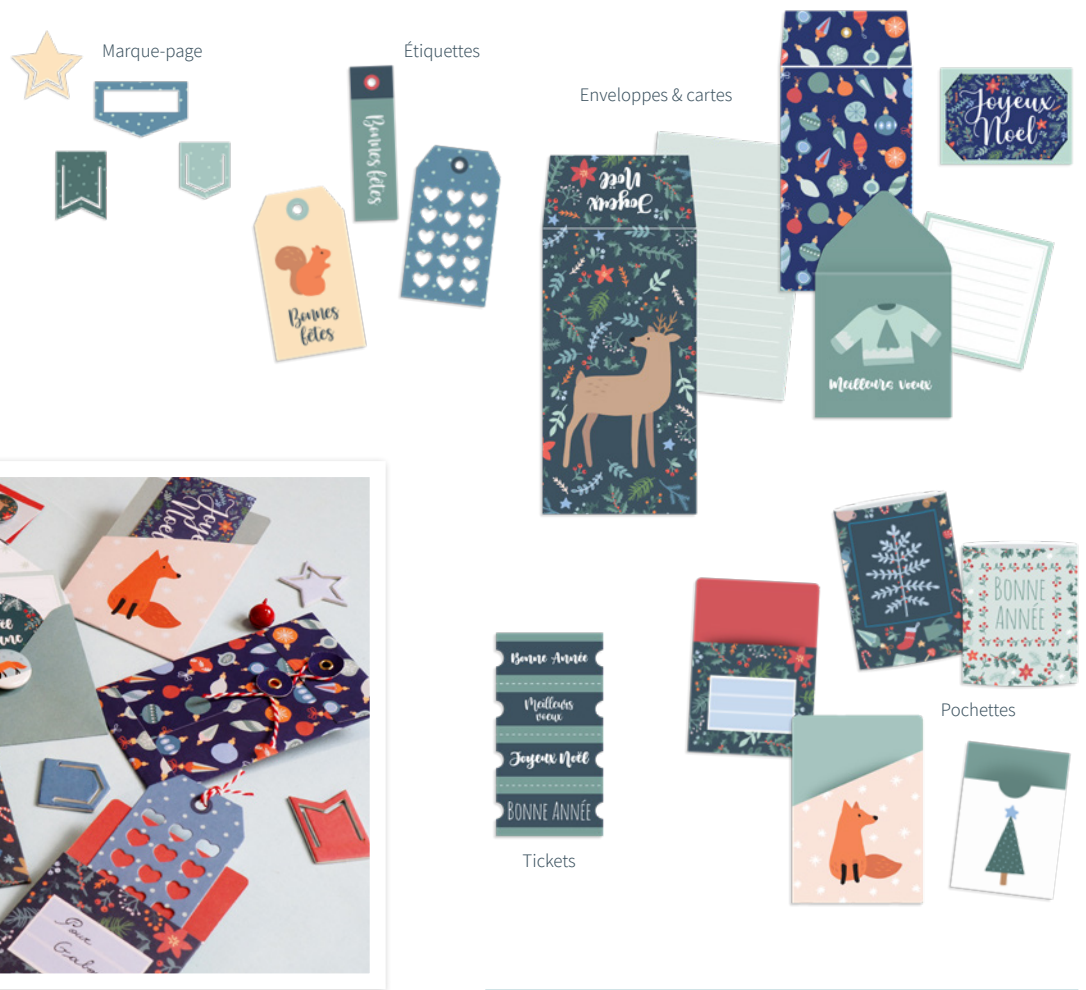

### Packaging

↕ 21,5cm  
↔ 10,5cm

Product  
19pcs

14030346 (6)  
Woodsy Christmas

5 4141351247943